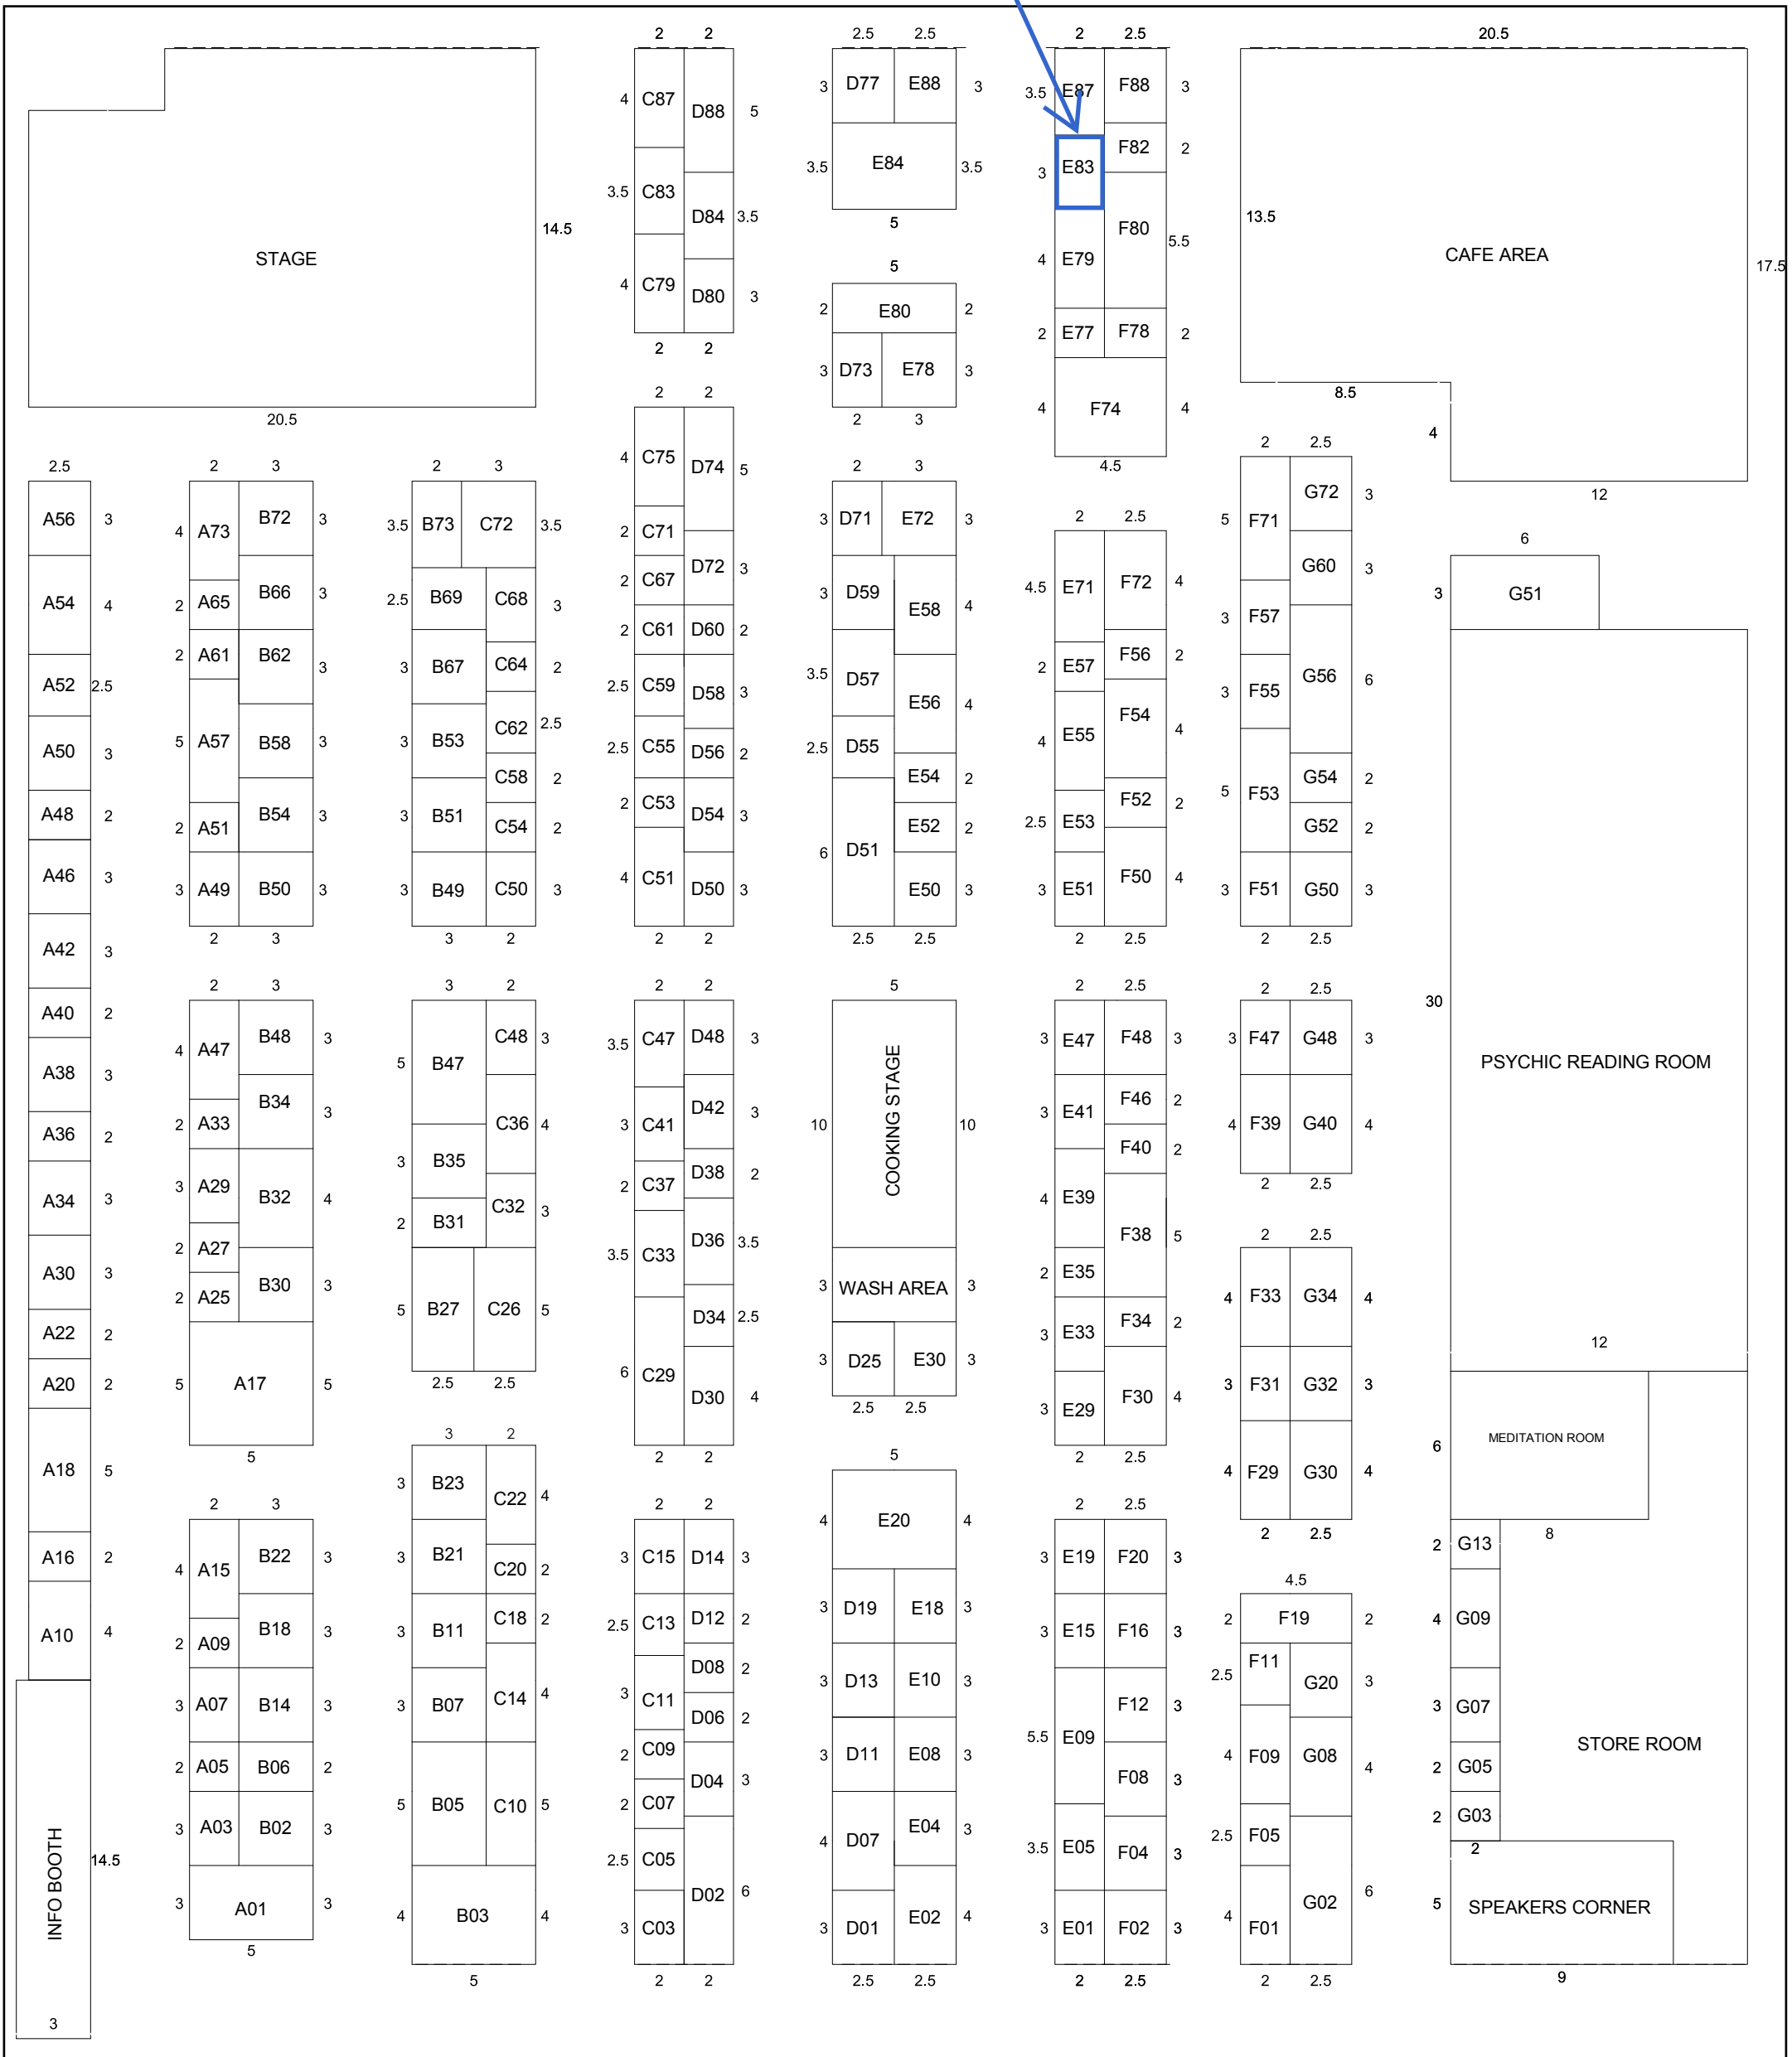

Share International Australia

SHOW ENTRY

Floor plan correct at 15/04/2015 and is subject to change.
For all enquiries please contact (03) 9276 5555 or
mbsfestival@eea.net.au